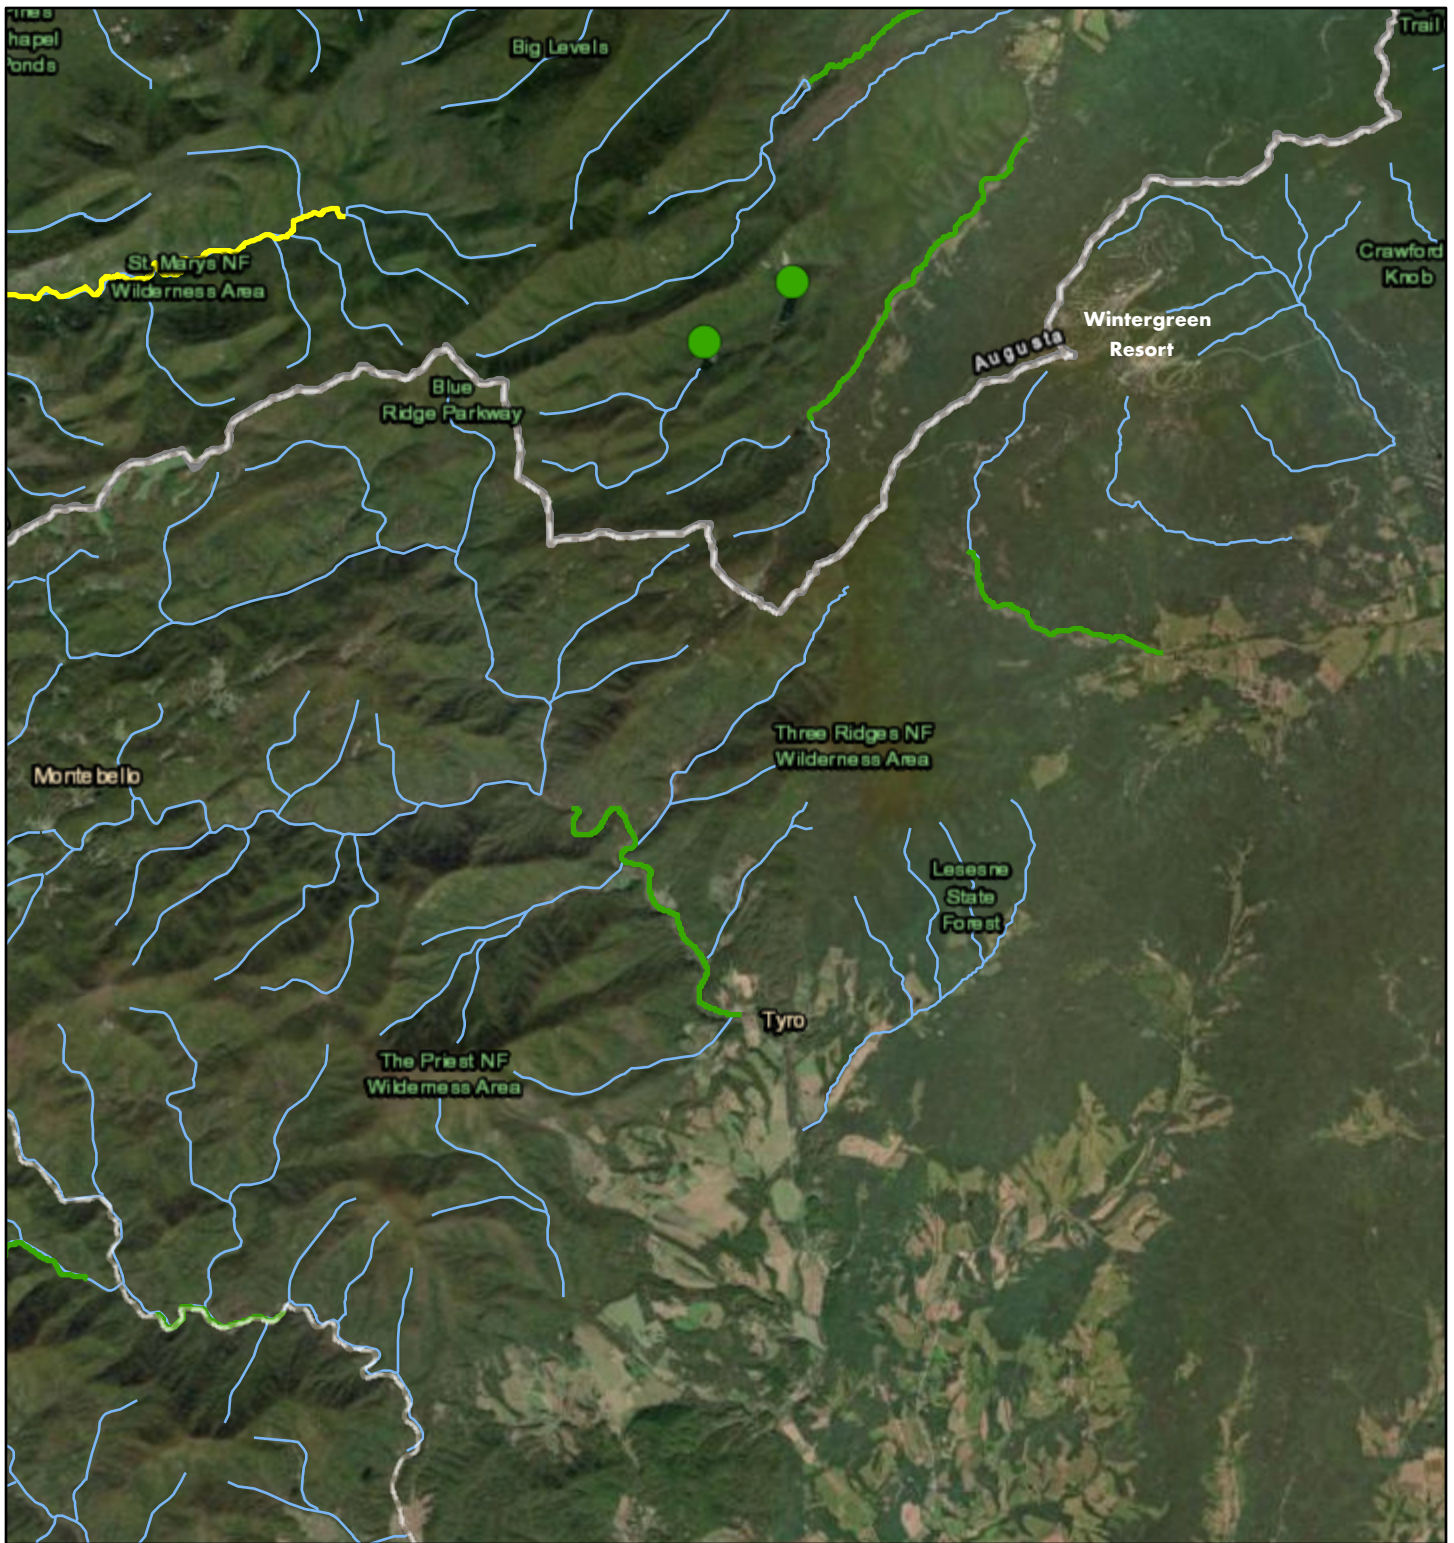

# Virginia Trout Fishing

9/16/2020, 3:22:04 PM

1:144,448

- Stocked Trout Lakes ● Put and Take
- Stocked Trout Streams — Put and Take
- Special Regulation
- Wild Trout Streams
- DGIF Regions

Source: Esri, Maxar, GeoEye, Earthstar Geographics, CNES/Airbus DS, USDA, USGS, AeroGRID, IGN, and the GIS User Community, Esri, HERE, Garmin, (c) OpenStreetMap contributors, and the GIS user community